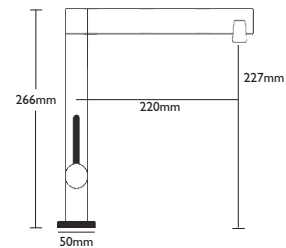

# DESIRE

Tap Height 266mm  
Tap Base Width 50mm

Spout Height 227mm  
Spout Reach 220mm

Operation Quarter turn lever action  
Valve Ceramic

Single Flow Tap  
Tap Flow Rating ●●●●

Available in  
Chrome (shown)  
Brushed Nickel  
Matt Black  
Matt White

### household water pressure

- 1.5 bar + - very high pressure
- 1.2 bar - high pressure
- 1 bar - medium high pressure
- 0.5 bar - standard pressure
- 0.2 bar - low pressure