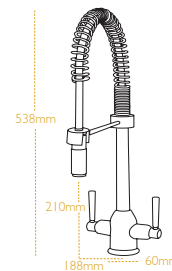

CARRON
P H O E N I X

DANTE PRO

Professional Styling

Extra Long Spout

Maximum Reach & Directional Control

Tap Height 390mm
Tap Width (inc handles) 150mm
Base Width 60mm

Spout Height 260mm
Spout Reach 220mm

Operation QuarterTurn Lever x 3

Valve Ceramic

Filter Bacteriological

Suitable Water Pressure systems Medium (0.5 bar >)

TAPS / DANTE PRO