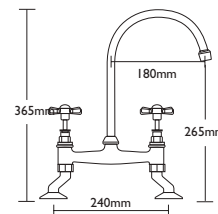

# ATHOLL

Tap Height 365mm  
Tap Base Width 240mm

Spout Height 265mm  
Spout Reach 180mm

Operation Full turn action  
Valve Compression  
Dual Flow Tap

Tap Flow Rating ●●●●

Available in Chrome

household water pressure

- 1.5 bar + - very high pressure
- 1.2 bar - high pressure
- 1 bar - medium high pressure
- 0.5 bar - standard pressure
- 0.2 bar - low pressure

requires minimum tap flow rating

- 
- 
- 
- 
- 